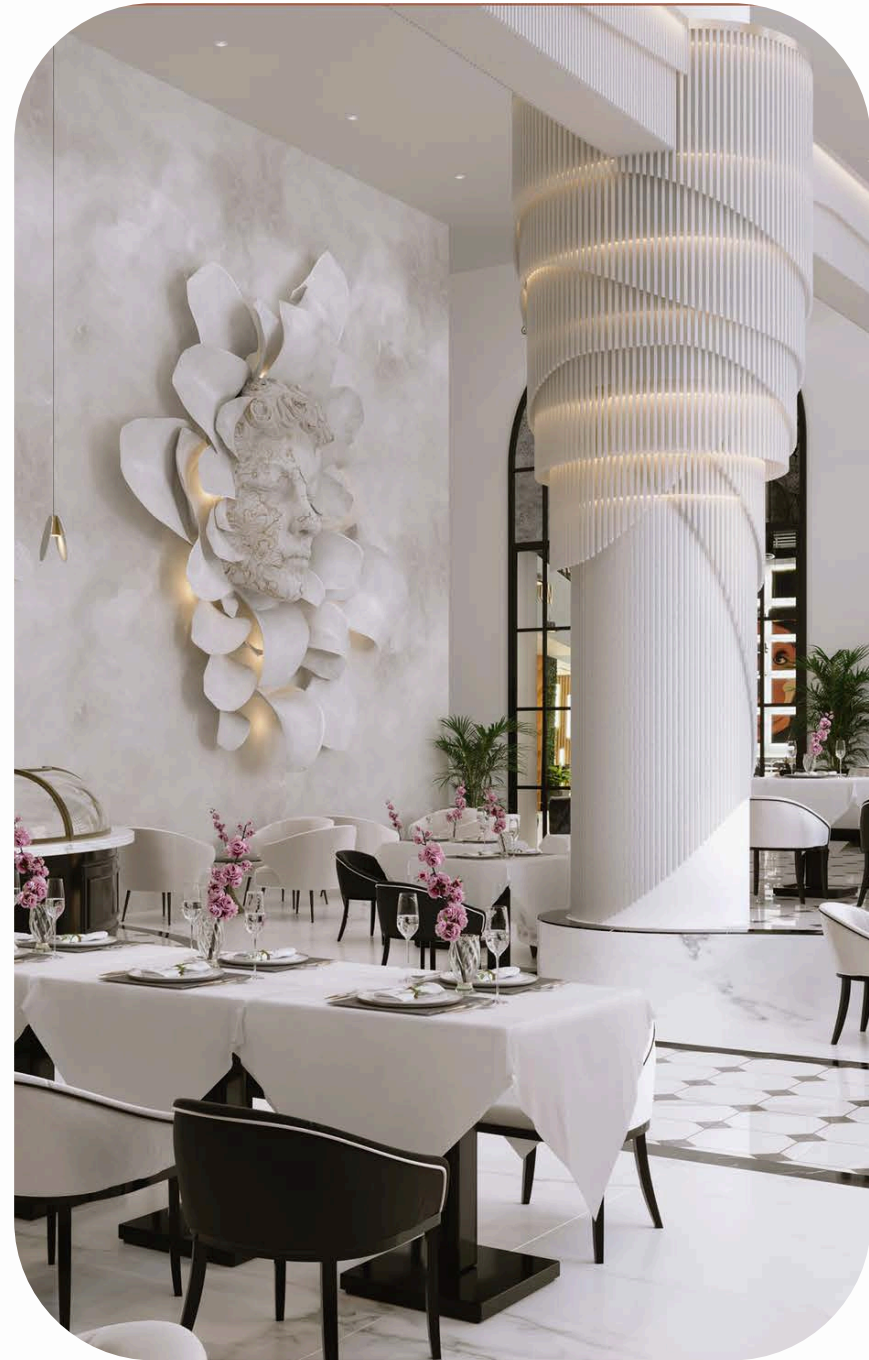

# CHAPLIN

EMAAR

F&B

# CHAPLIN RESTAURANT

**Client:** Chaplin Restaurant

**Developer:** Emaar

**Description:** High-end international dining outlet & live entertainment venue

EMAAR

F&B

F&B

BLACKSMITH COFFEE COMPANY