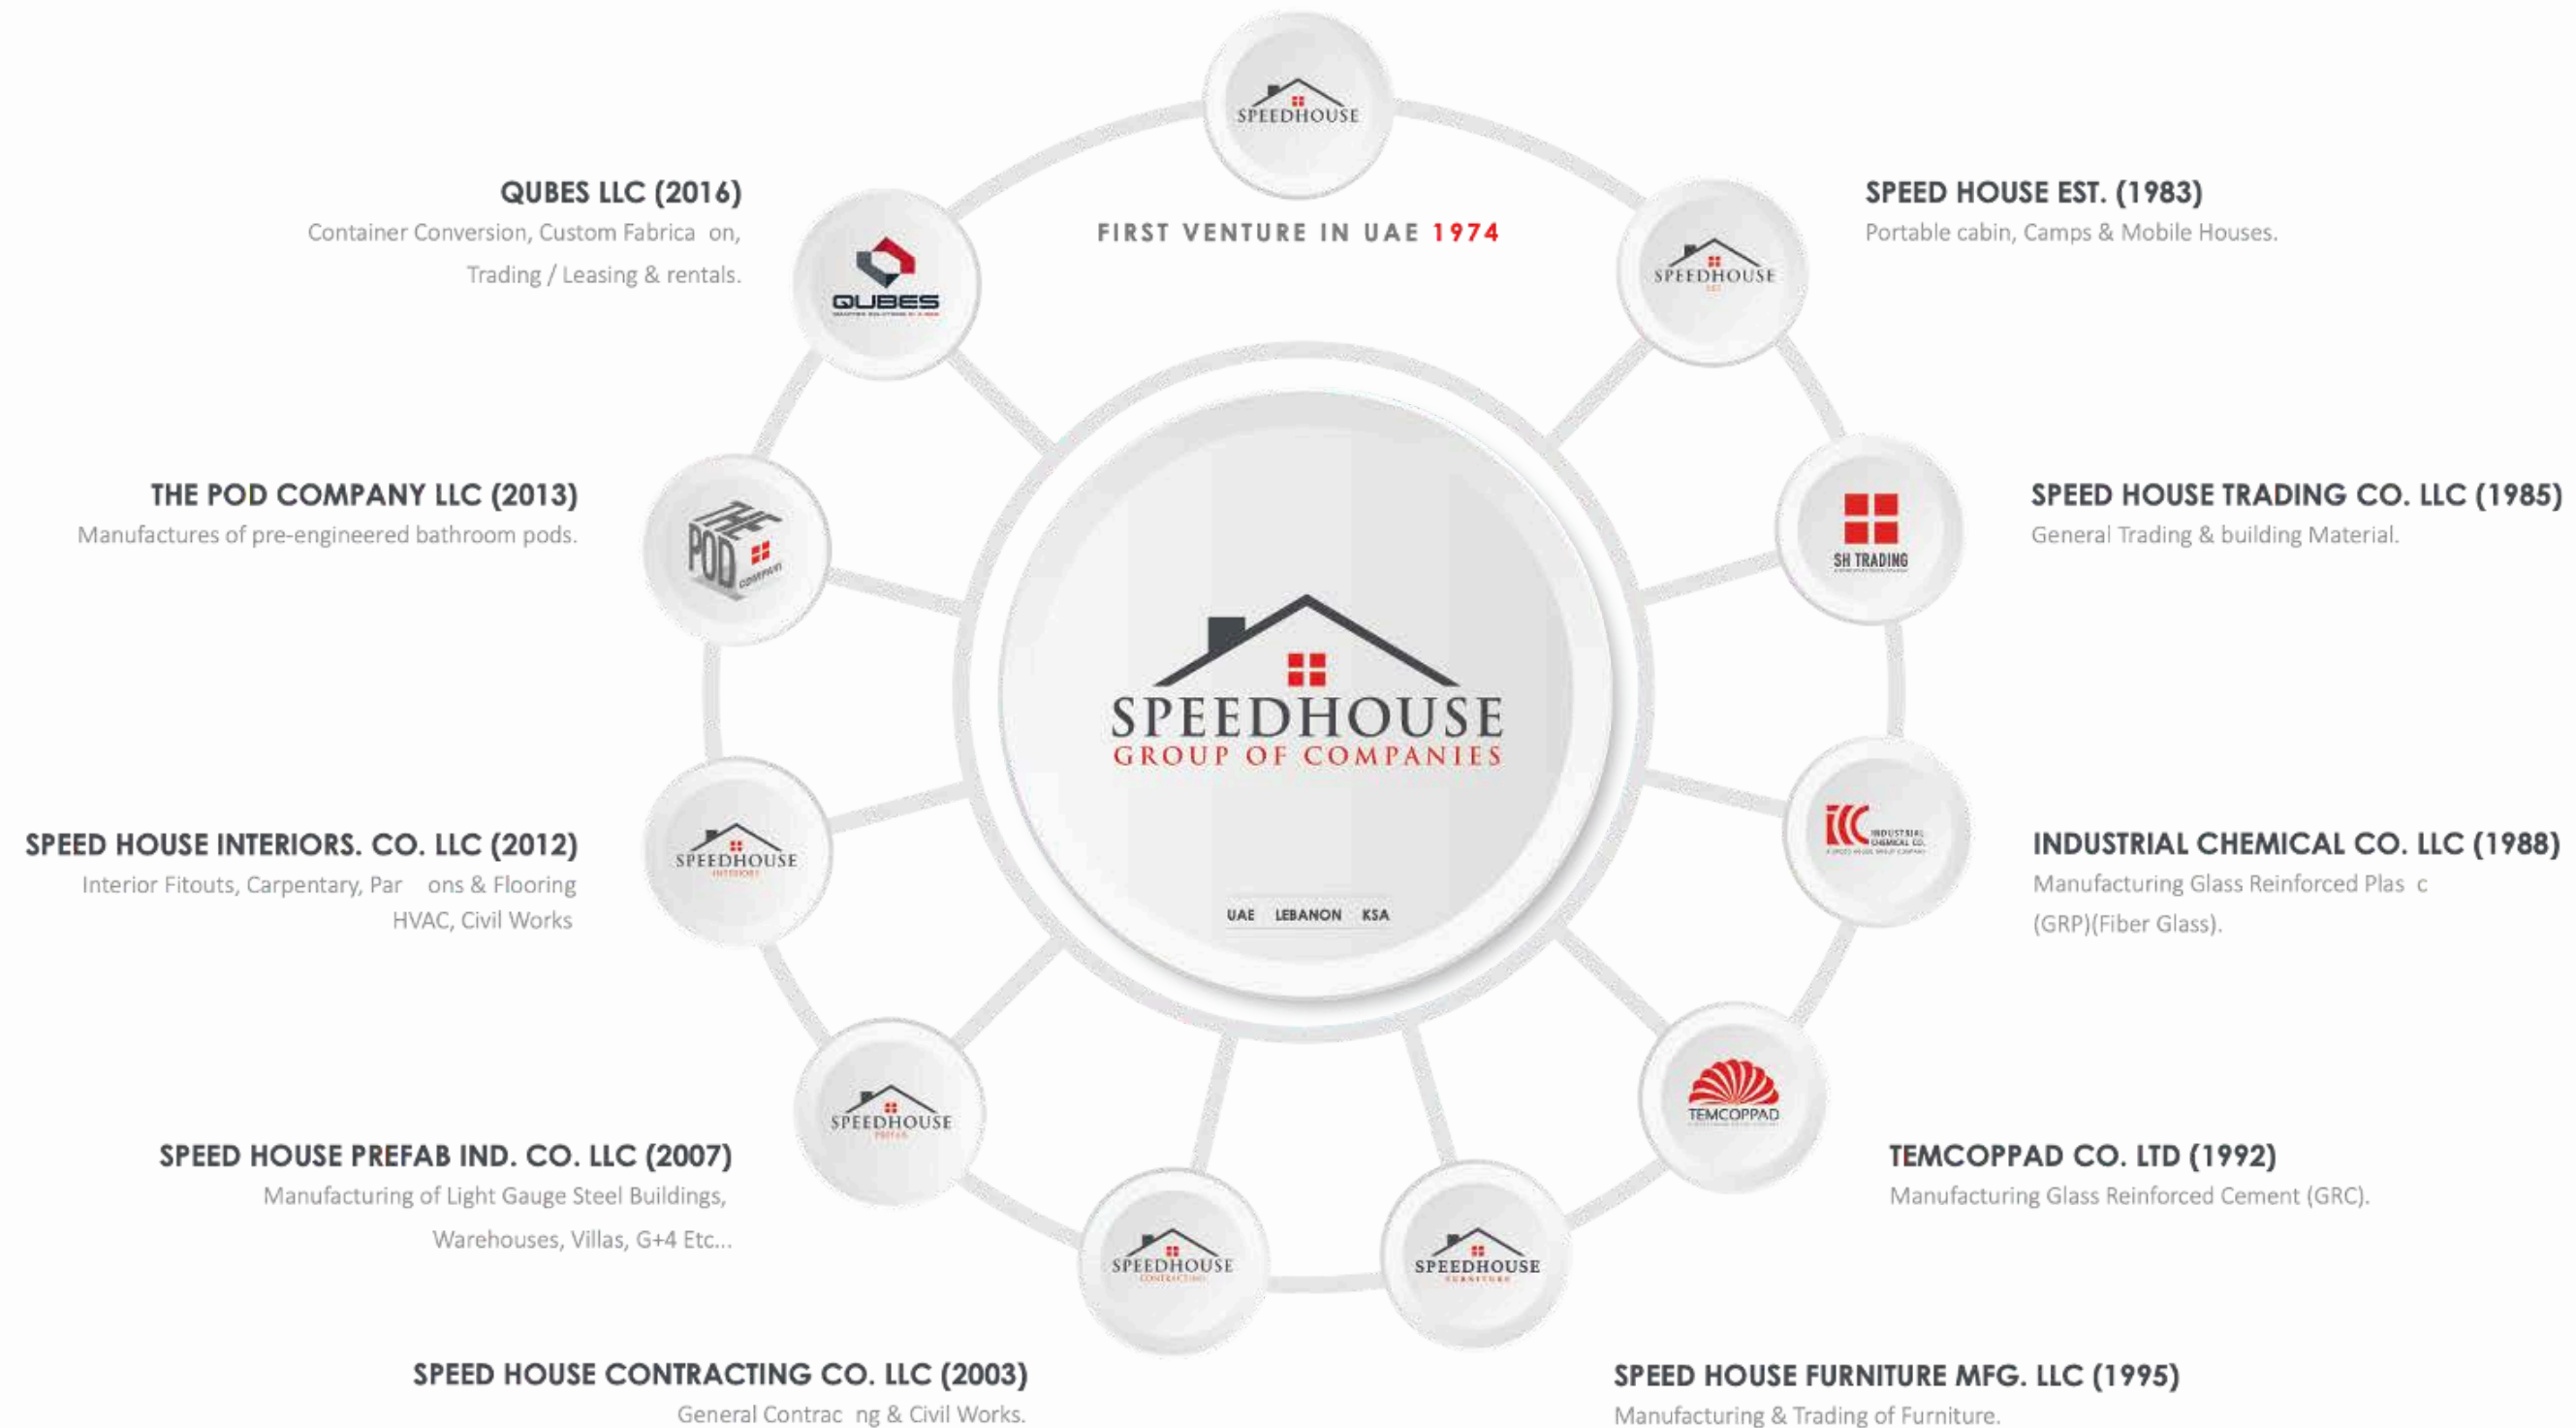

# INDEX

Speed House Group Of Companies

3

Our Services

5

Areas

6

Why SH Interiors?

7

Recently Completed Projects

8

# SH GROUP OF COMPANIES

70,000 sqm  
Factory Size

1,200 +  
Factory Workers

# SH GROUP OF COMPANIES